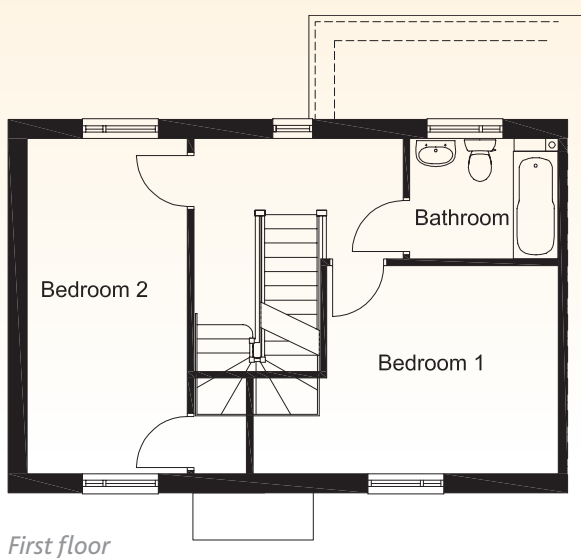

The Rowan

Lymebrook Way

GROUND FLOOR

Living room/Dining room	4.65m x 3.78m
Kitchen	3.67m x 6.85m
WC	2.34m x 1.42m

FIRST FLOOR

Bedroom 1	4.83m x 3.29m
Bedroom 2	2.54m x 5.31m
Bathroom	2.35m x 1.91m

SECOND FLOOR

Bedroom 3	3.66m x 3.80m
Bedroom 4	3.60m x 4.31m

4 bedroom house - Plots 5, 17, 22, 79

All images are for illustrative purposes only and do not form part of the contract for sale.
Room dimensions are indicative and should not be used for the purposes of buying furniture or carpets.