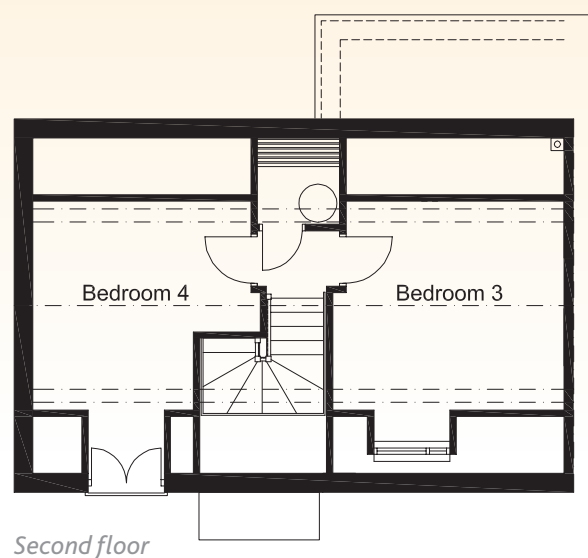

The Rowan

Lymebrook Way

GROUND FLOOR

Living room/Dining room	4.65m x 3.78m
Kitchen	3.67m x 6.85m
WC	2.34m x 1.42m

FIRST FLOOR

Bedroom 1	4.83m x 3.29m
Bedroom 2	2.54m x 5.31m
Bathroom	2.35m x 1.91m

SECOND FLOOR

Bedroom 3	3.66m x 3.80m
Bedroom 4	3.60m x 4.31m

4 bedroom house - Plots 5, 17, 22, 79

All images are for illustrative purposes only and do not form part of the contract for sale.
Room dimensions are indicative and should not be used for the purposes of buying furniture or carpets.