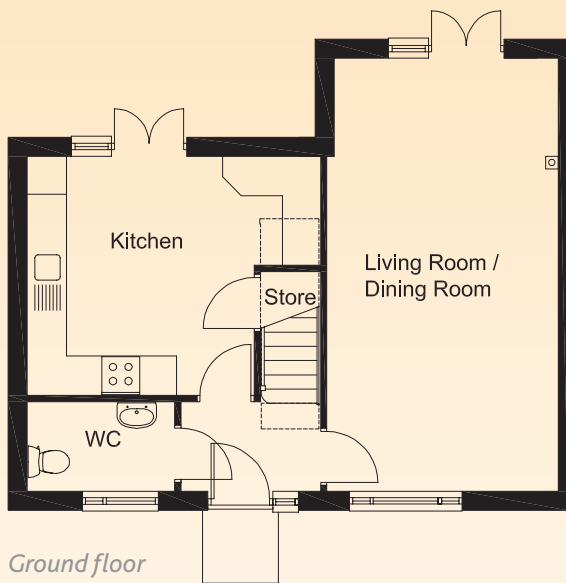

The Rowan

Lymebrook Way

GROUND FLOOR

Living room/Dining room	4.65m x 3.78m
Kitchen	3.67m x 6.85m
WC	2.34m x 1.42m

FIRST FLOOR

Bedroom 1	4.83m x 3.29m
Bedroom 2	2.54m x 5.31m
Bathroom	2.35m x 1.91m

SECOND FLOOR

Bedroom 3	3.66m x 3.80m
Bedroom 4	3.60m x 4.31m

4 bedroom house - Plots 5, 17, 22, 79

All images are for illustrative purposes only and do not form part of the contract for sale.
Room dimensions are indicative and should not be used for the purposes of buying furniture or carpets.