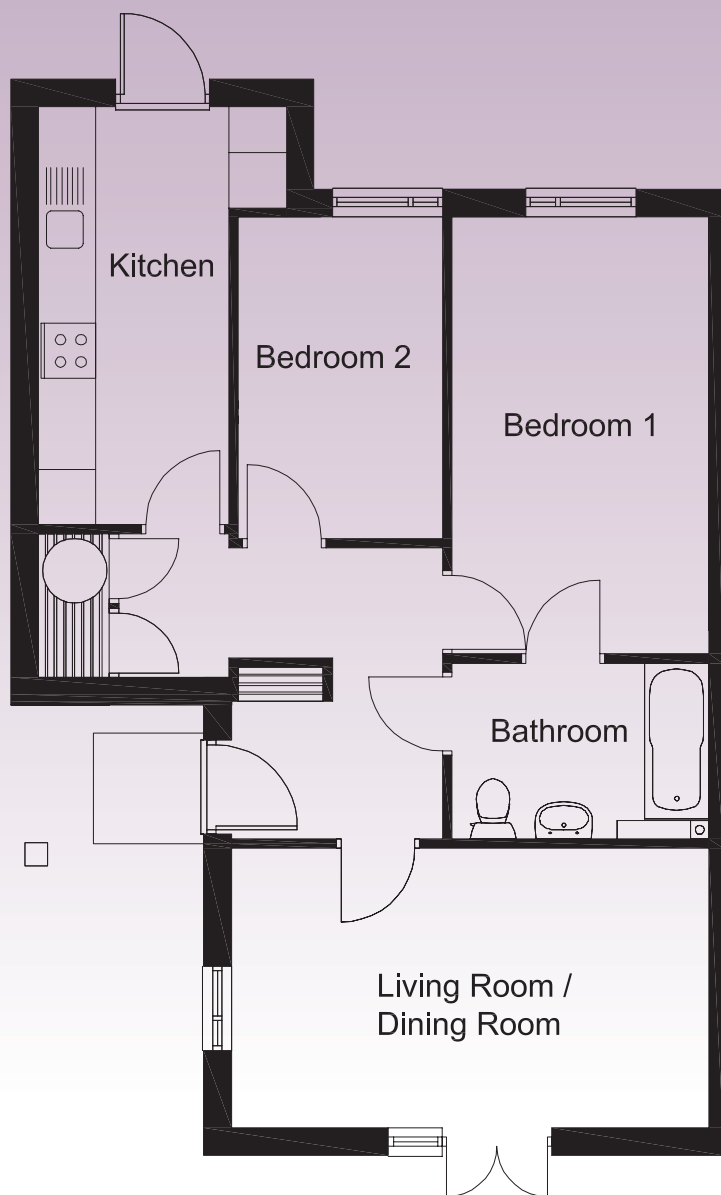

The Willow

Lymebrook Way

GROUND FLOOR

Living room/Dining room	5.20m x 3.05m
Kitchen	2.71m x 4.55m
Bedroom 1	2.80m x 4.76m
Bedroom 2	2.23m x 3.51m
Bathroom	2.80m x 1.91m

2 bedroom bungalow - Plots 28, 29, 30, 31, 34, 35, 38, 39

All images are for illustrative purposes only and do not form part of the contract for sale.
Room dimensions are indicative and should not be used for the purposes of buying furniture or carpets.